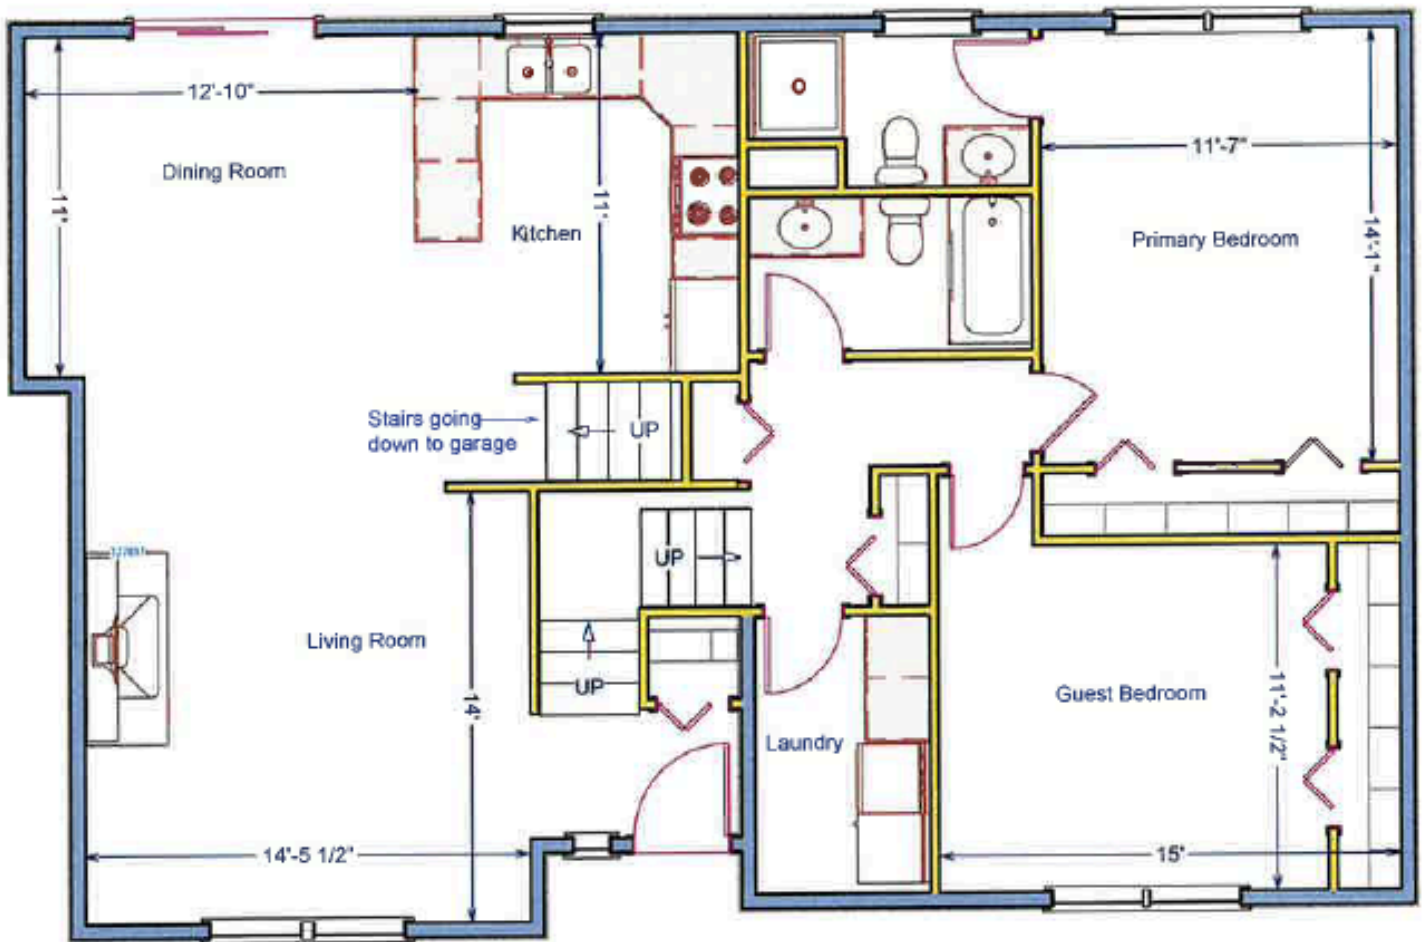

## *The Rose Duplex*

2 Bed/2 Bath 1,253 sq. ft.

Blond cabinetry with light interior finishes and upgrades, fenced backyard perfect for pet owners, friendly neighbors, access to all of the services and amenities Rockwood at Whitworth residents know and love!