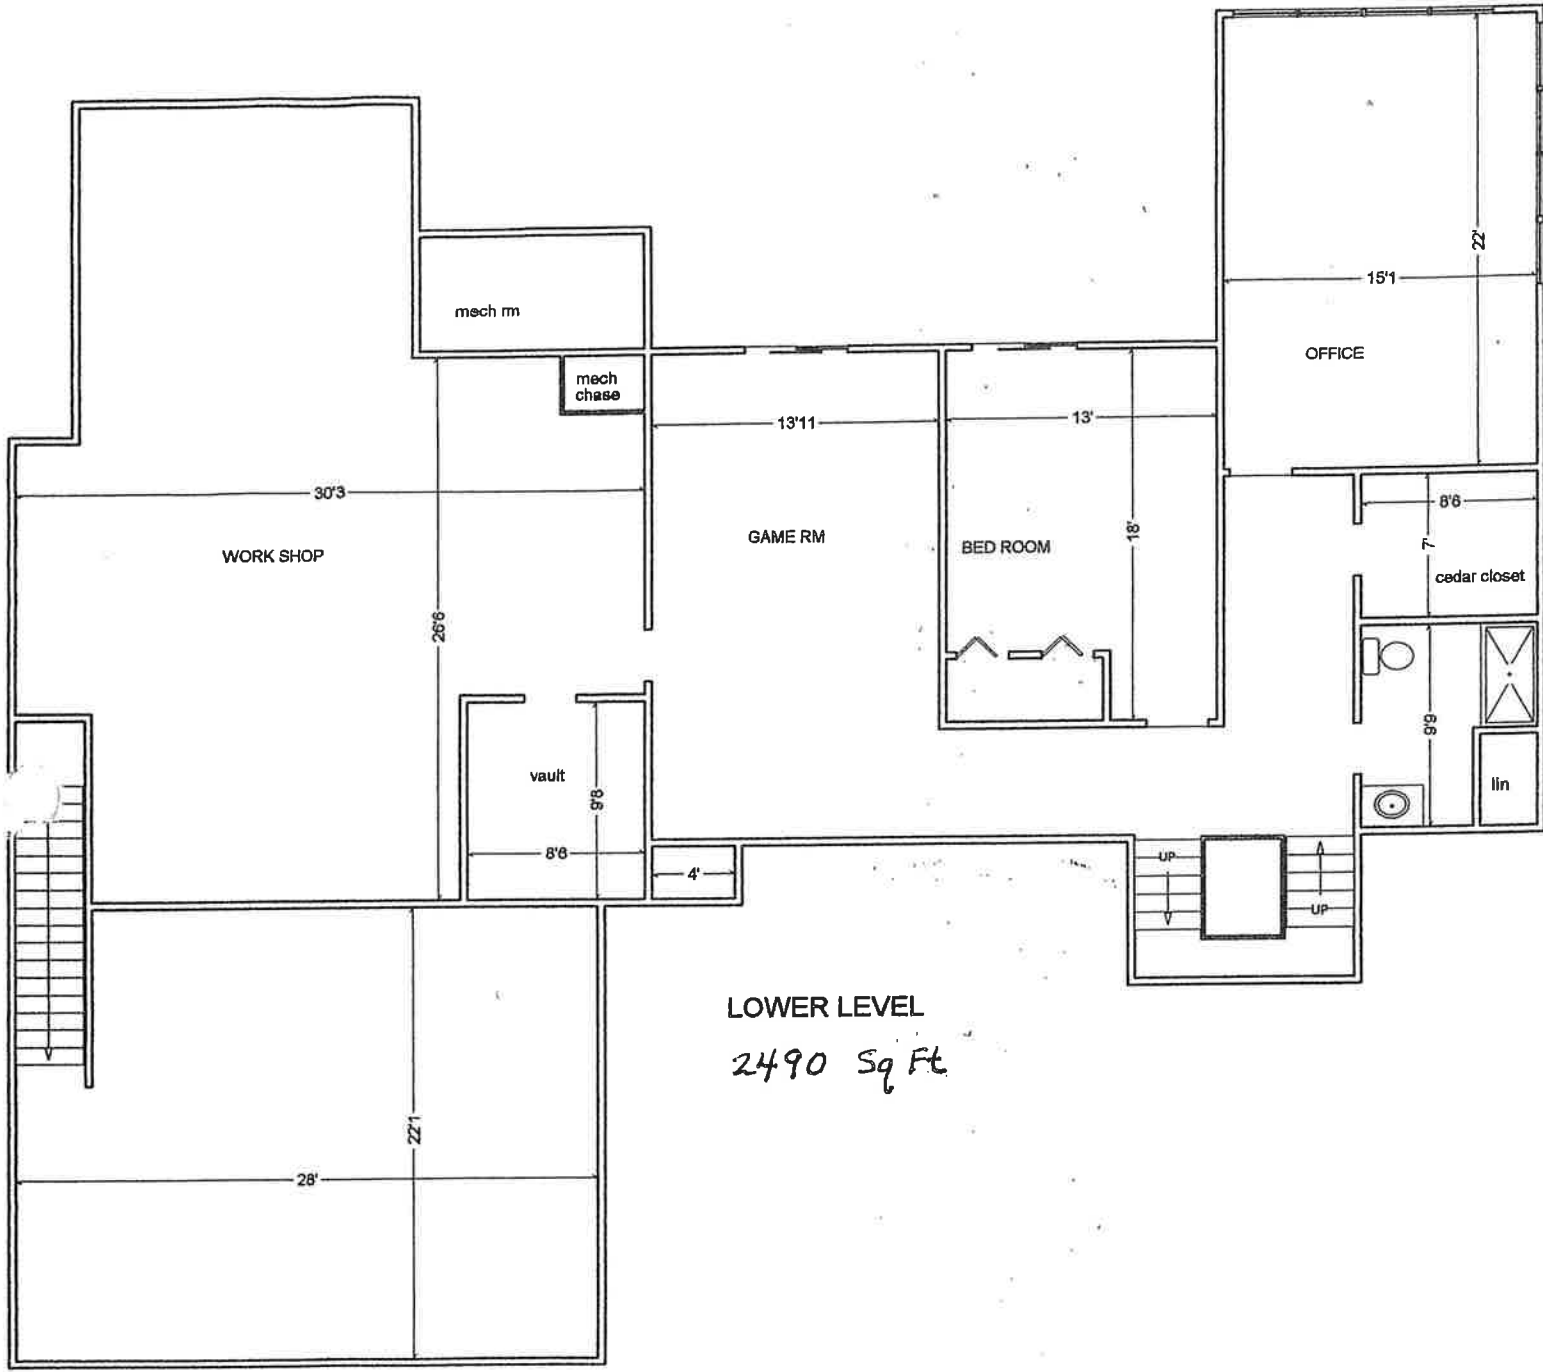

3009 E Foxwood

Main floor 2374 Sq Ft
 Lower Level 2490 Sq Ft

LOWER LEVEL
2490 Sq Ft