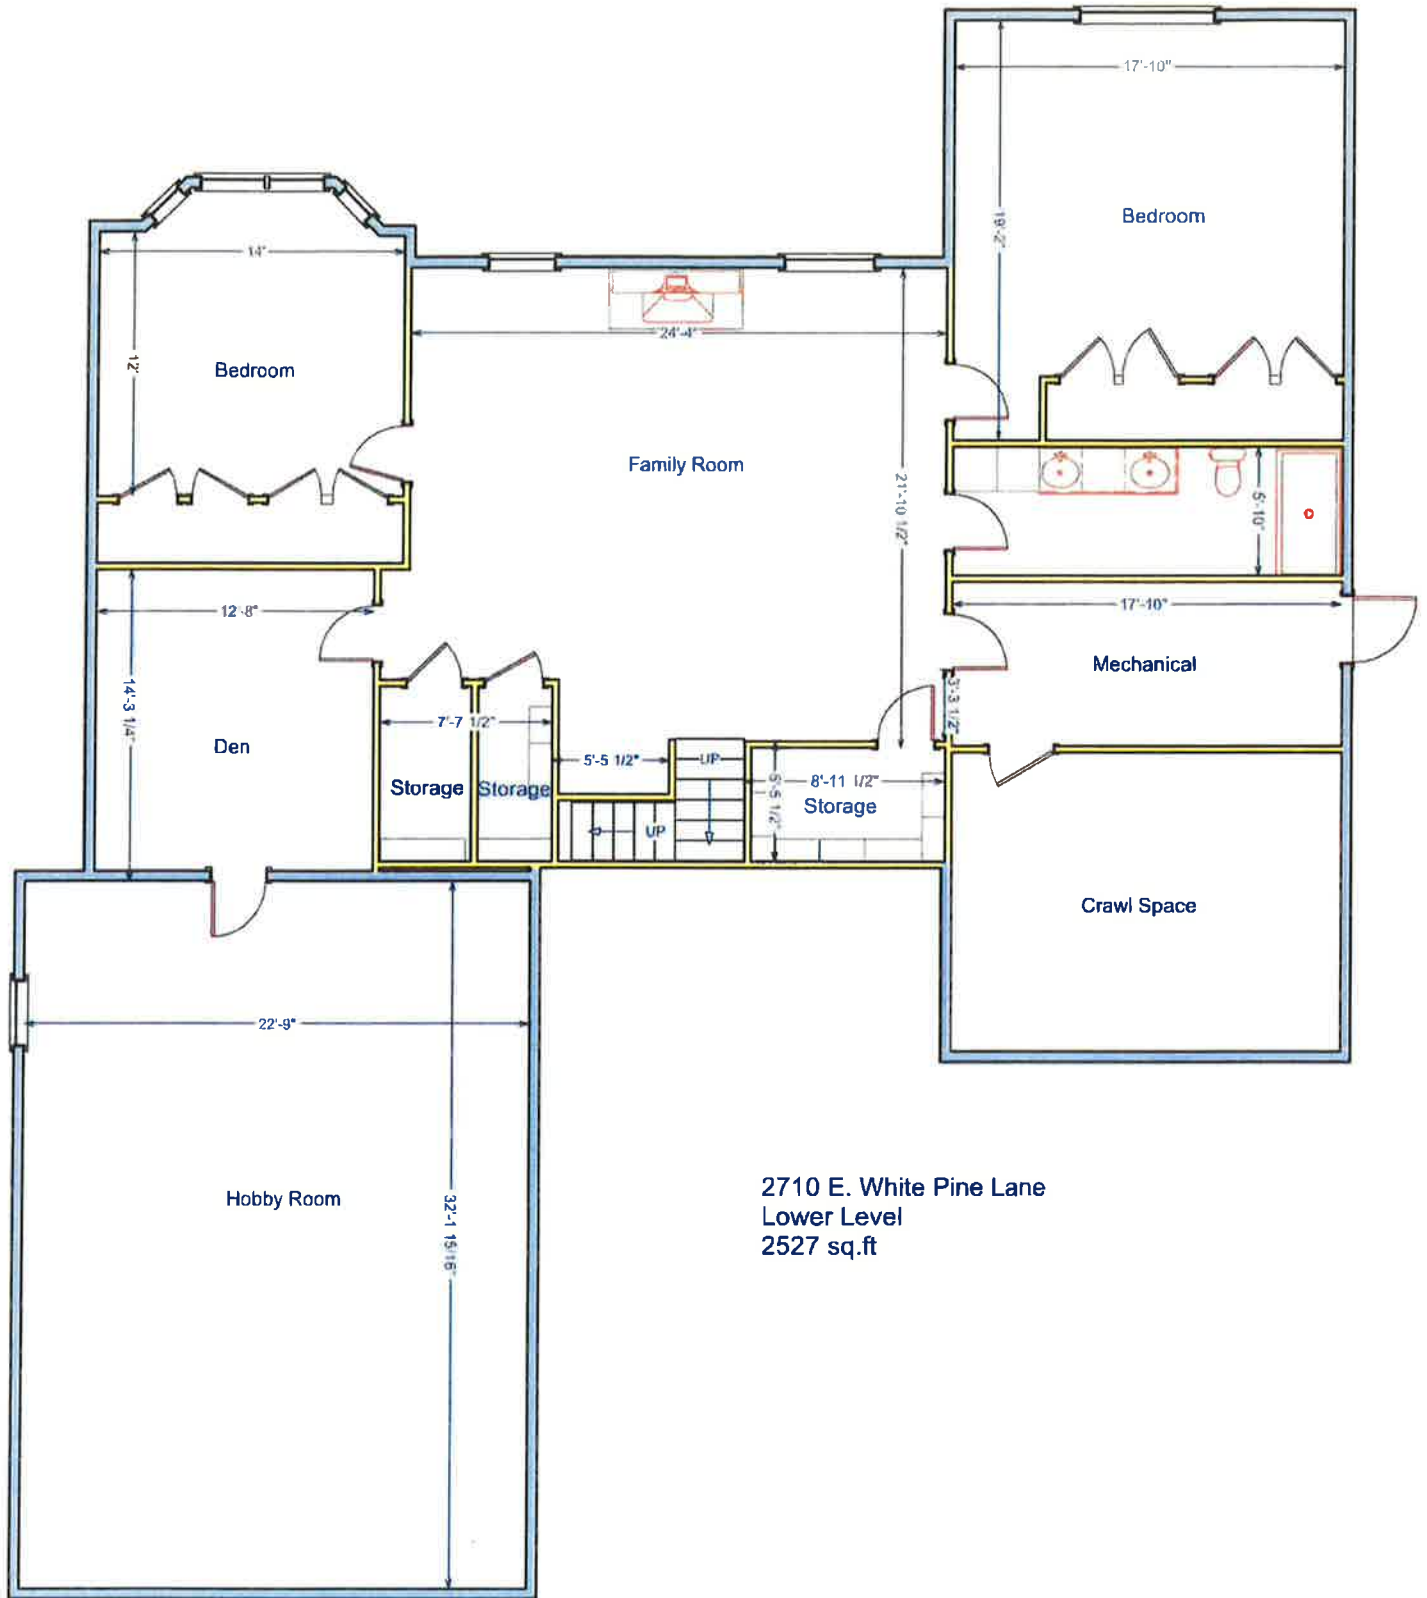

2710 E. White Pine Lane
 Main Floor
 2,080 sq ft

2710 E. White Pine Lane
 Lower Level
 2527 sq.ft